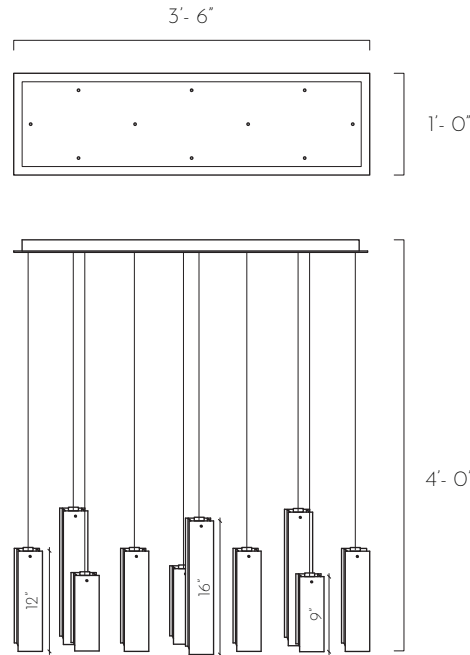

SKYLINE

10 FADING WHITE PENDANTS RECTANGULAR CHANDELIER

DESCRIPTION

Each pendant is created with four hand-made white glass leaves in varying heights which are suspended by thin wires that stem from a custom-made ceiling base. This is a great dimmable light fixture for high ceilings (9' and up) and in various residential and commercial applications such as above a kitchen island, dining, reception, bar, working area, boardroom and lobby.

TECHINCAL SPECIFICATIONS

Designed by

AM Studio Team

Category

Pendant Chandelier

Canopy Finish

Powder coated metal in Flat White/ Sparkle Silver

Canopy Size

42"L x 12"W x 1.5"H

Pendant Colour

Fading White

Pendant Size

3 units of 3"W x 3"D x 9"H
4 units of 3"W x 3"D x 12"H
3 units of 3"W x 3"D x 16"H

Total Drop

4'H + 2' extra wire for adjustment

Bulb